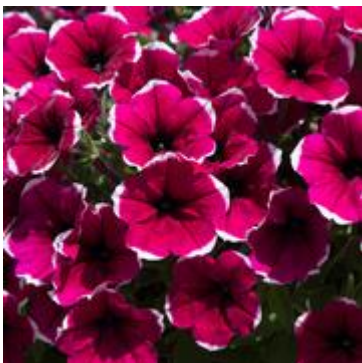

Petunia Cascadia Rim Cherry

NEW 2019

Starter Plants

Excellent basket habit that maintains flower on top! Unique and striking colour combination.

Best Use: Universal

Size: Trails to 35 cm (14")

Position: Sun / Part Shade ❄️

Flowering: June - September

How To Grow: Grown in baskets and window boxes either in single or mixed colour plantings.